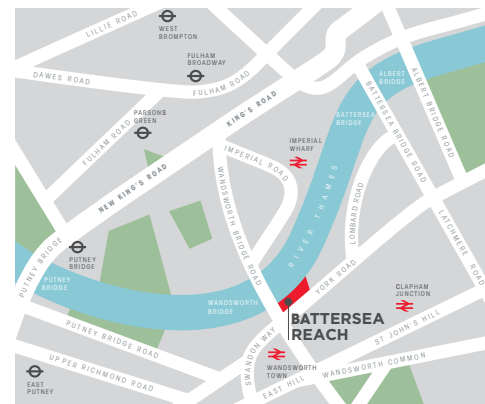

BATTERSEA REACH

LONDON'S AWARD WINNING RIVERSIDE DESTINATION

Summer Fair

Please join us on

SATURDAY 15TH SEPTEMBER MIDDAY TO 5PM

AT BATTERSEA REACH, JUNIPER DRIVE, LONDON SW18 1TX

Children's entertainment, live music and a selection of food stalls will be available. Everyone welcome.

BATTERSEA REACH

LONDON'S AWARD WINNING RIVERSIDE DESTINATION

Come and experience some of the excellent venues at Battersea Reach including:

- Refreshing drinks and bite to eat by Young's Waterfront bar and restaurant
- Authentic Lebanese food by Ô Gourmet Libanais
- Create your own cupcakes with Cake Boy
- Face painting by Riverside Nursery
- Learn more about the world of dance from the British Ballet Organisation
- Take some time out with Yue Float
- Invest in a healthier future with MyHealthcare Clinic
- Meet our newest addition, The Fitness Space
- Talk to the design consultants about the contemporary Danish furniture from BoConcept

HOW TO FIND US

 Wandsworth Town is the mainline railway station connecting with Clapham Junction and Waterloo.

 Trains connect Wandsworth Town with Vauxhall (Victoria line) and Waterloo (Northern, Bakerloo and Jubilee lines).

No parking available on site.

Map not to scale

Battersea Reach

Juniper Drive, York Road, London SW18 1TX

E: BatterseaReachSales@stgeorgeplc.com

www.batterseareach.co.uk

Proud to be a member of the Berkeley Group of companies